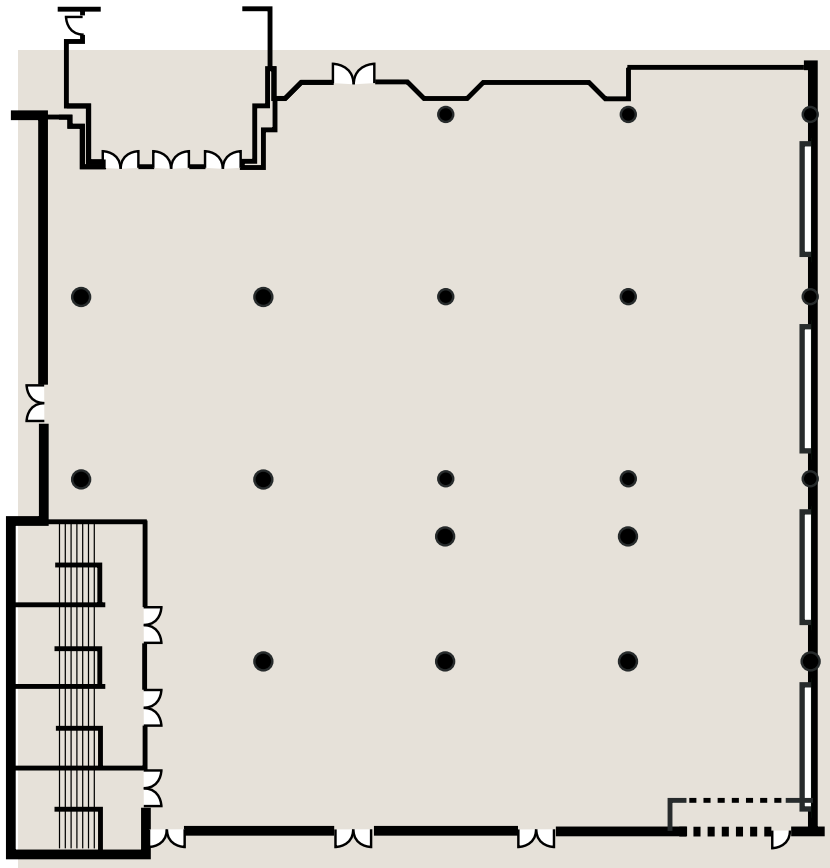

Exhibition Hall

C Level, The Resort Hotel

Set-up

Capacity

Dimensions

U-shaped
Boardroom
Hollow
Classroom
Theatre Style
Cabaret
Reception
Cocktail
Dinner
Dance

Please
request
information
specific to
your event

Dimensions (Metres) 32.2/36.4x35.9
Square Metres 1231
Dimensions (Feet) 106/119x118
Square Feet 13250.4
Height (Metres) 4.62