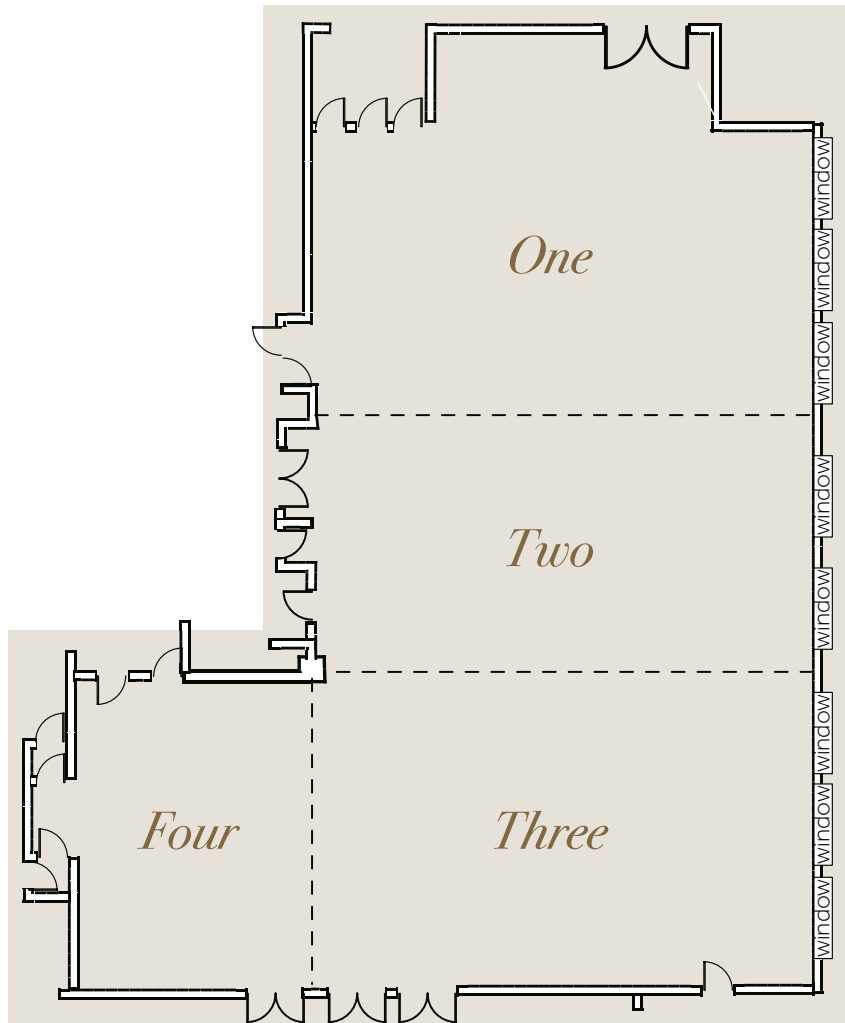

Augusta Suite

The Golf Club

Set-up

Capacity

Dimensions

U-shaped	N/A
Boardroom	N/A
Hollow	N/A
Classroom	N/A
Theatre Style	400
Cabaret	240
Reception	N/A
Cocktail	400
Dinner	250
Dance	220

Dimensions (Metres)	26.13x12.95,
	9.69x6.44
Square Metres	401
Dimensions (Feet)	85.7x42.5,
	31.8x21.13
Square Feet	4316.3
Height (Metres)	3.75/4.35

Augusta Suite One, Two & Three

The Golf Club

Set-up Capacity

U-shaped	N/A
Boardroom	N/A
Hollow	N/A
Classroom	N/A
Theatre Style	400
Cabaret	176
Reception	N/A
Cocktail	350
Dinner	200
Dance	170

Dimensions

Dimensions (Metres)	26.13x12.96
Square Metres	338.64
Dimensions (Feet)	85.73x42.52
Square Feet	3645.2
Height (Metres)	3.75/4.35

Augusta Suite Two, Three & Four

The Golf Club

Set-up Capacity

U-shaped	N/A
Boardroom	N/A
Hollow	N/A
Classroom	N/A
Theatre Style	N/A
Cabaret	N/A
Reception	N/A
Cocktail	200
Dinner	180
Dance	140

Dimensions

Dimensions (Metres)	18.32x12.96,
	9.69x6.44
Square Metres	299.8
Dimensions (Feet)	60.1x42.5,
	31.79x21.13
Square Feet	3227
Height (Metres)	3.75/4.35

Dimensions

Dimensions (Metres)	9.69x6.44
Square Metres	62.4
Dimensions (Feet)	31.8x21.13
Square Feet	671.7
Height (Metres)	3.75/4.35