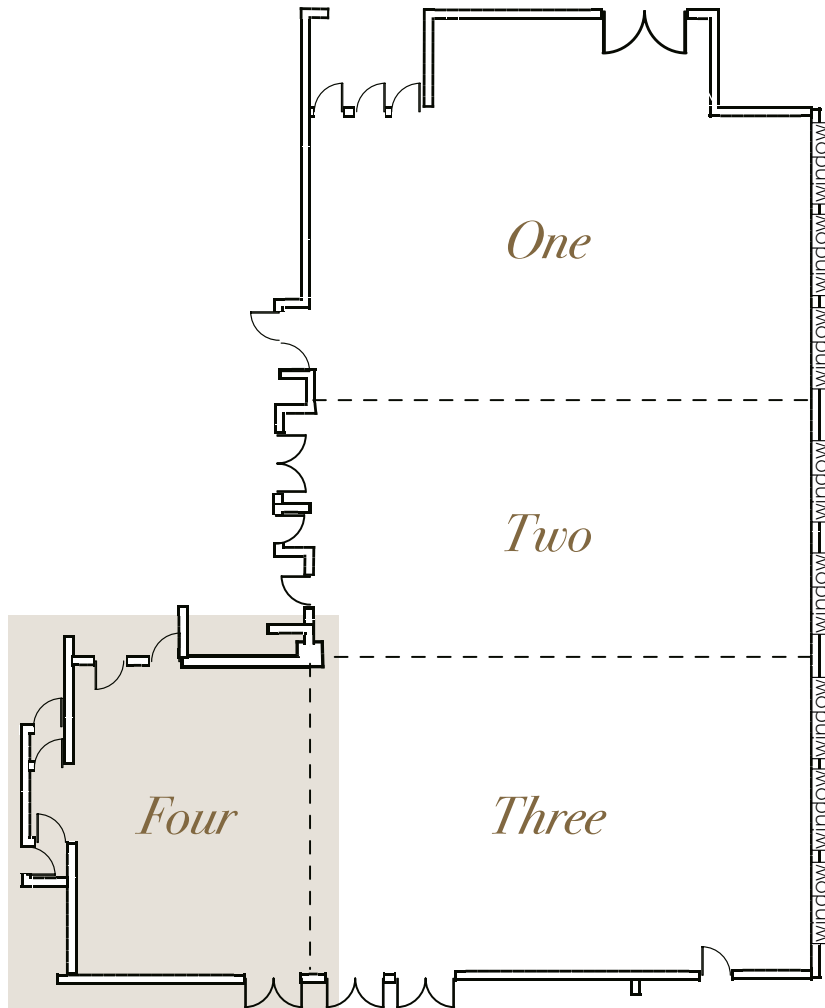

Augusta Suite Three & Four

The Golf Club

<i>Set-up</i>	<i>Capacity</i>
U-shaped	40
Boardroom	N/A
Hollow	42
Classroom	42
Theatre Style	150
Cabaret	56
Reception	N/A
Cocktail	150
Dinner	100
Dance	50

Dimensions

Dimensions (Metres)	16.3x9.69
Square Metres	157.9
Dimensions (Feet)	53.48x31.79
Square Feet	1699.6
Height (Metres)	3.75/4.35

Augusta Suite Three

The Golf Club

Set-up Capacity

U-shaped	30
Boardroom	24
Hollow	30
Classroom	50
Theatre Style	60
Cabaret	32
Reception	N/A
Cocktail	N/A
Dinner	65
Dance	N/A

Dimensions

Dimensions (Metres)	7.81x9.69
Square Metres	75.68
Dimensions (Feet)	25.62x31.79
Square Feet	814.6
Height (Metres)	3.75/4.35

Augusta Suite Four

The Golf Club

Set-up Capacity

U-shaped	24
Boardroom	20
Hollow	20
Classroom	16
Theatre Style	40
Cabaret	N/A
Reception	N/A
Cocktail	N/A
Dinner	50
Dance	N/A

Dimensions

Dimensions (Metres)	9.69x6.44
Square Metres	62.4
Dimensions (Feet)	31.8x21.13
Square Feet	671.7
Height (Metres)	3.75/4.35