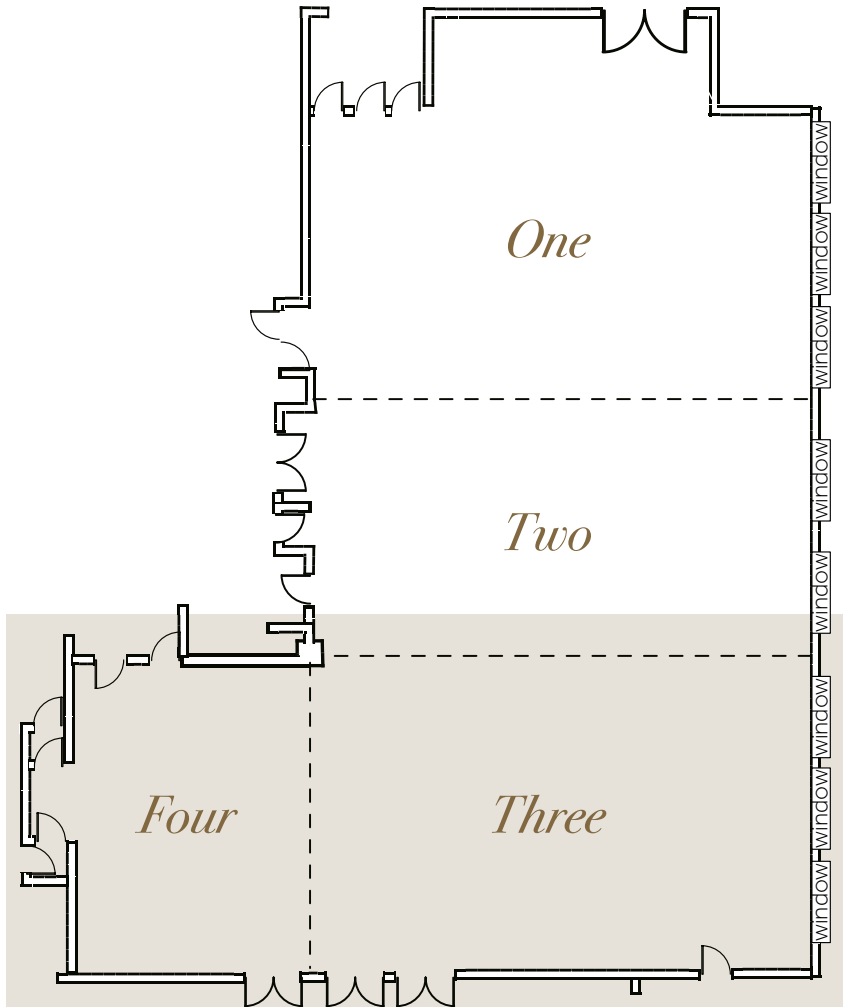

Augusta Suite Two, Three & Four

The Golf Club

Set-up Capacity

U-shaped	N/A
Boardroom	N/A
Hollow	N/A
Classroom	N/A
Theatre Style	N/A
Cabaret	N/A
Reception	N/A
Cocktail	200
Dinner	180
Dance	140

Dimensions

Dimensions (Metres)	18.32x12.96,
	9.69x6.44
Square Metres	299.8
Dimensions (Feet)	60.1x42.5,
	31.79x21.13
Square Feet	3227
Height (Metres)	3.75/4.35

Augusta Suite Three & Four

The Golf Club

<i>Set-up</i>	<i>Capacity</i>
U-shaped	40
Boardroom	N/A
Hollow	42
Classroom	42
Theatre Style	150
Cabaret	56
Reception	N/A
Cocktail	150
Dinner	100
Dance	50

Dimensions

Dimensions (Metres)	16.3x9.69
Square Metres	157.9
Dimensions (Feet)	53.48x31.79
Square Feet	1699.6
Height (Metres)	3.75/4.35

Augusta Suite Three

The Golf Club

Set-up Capacity

U-shaped	30
Boardroom	24
Hollow	30
Classroom	50
Theatre Style	60
Cabaret	32
Reception	N/A
Cocktail	N/A
Dinner	65
Dance	N/A

Dimensions

Dimensions (Metres)	9.69x6.44
Square Metres	62.4
Dimensions (Feet)	31.8x21.13
Square Feet	671.7
Height (Metres)	3.75/4.35