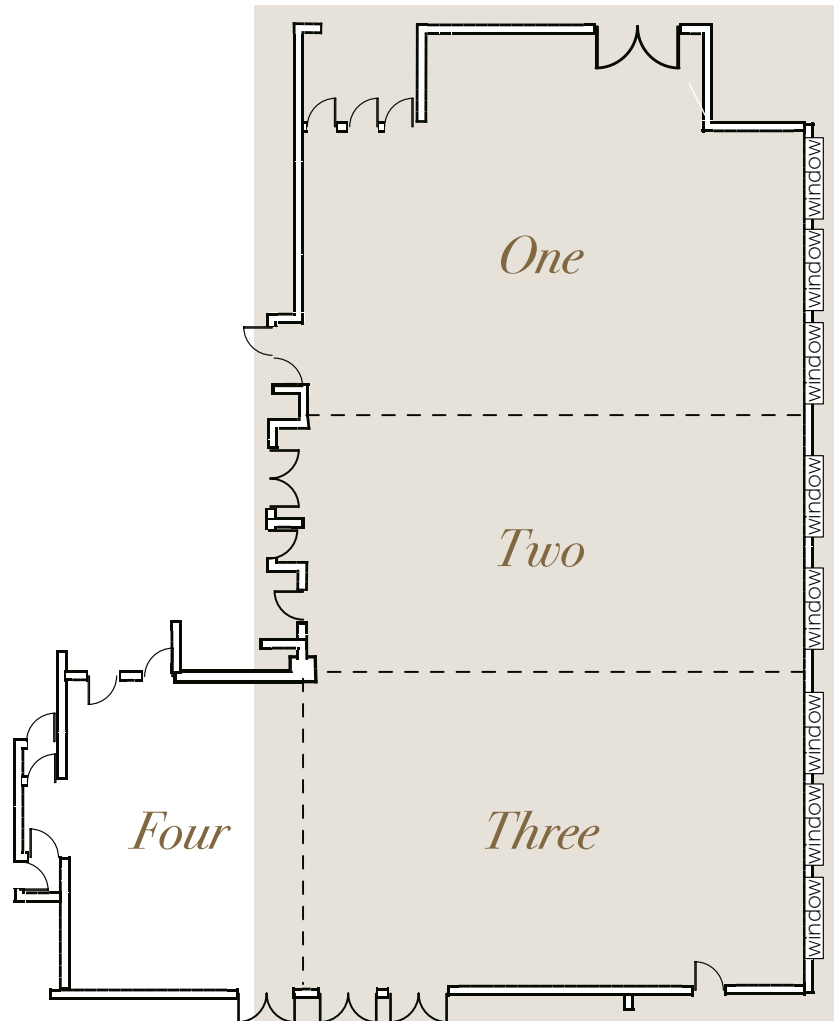

Augusta Suite

The Golf Club

Set-up

Capacity

Dimensions

U-shaped	N/A
Boardroom	N/A
Hollow	N/A
Classroom	N/A
Theatre Style	400
Cabaret	240
Reception	N/A
Cocktail	400
Dinner	250
Dance	220

Dimensions (Metres)	26.13x12.95,
	9.69x6.44
Square Metres	401
Dimensions (Feet)	85.7x42.5,
	31.8x21.13
Square Feet	4316.3
Height (Metres)	3.75/4.35

Augusta Suite One, Two & Three

The Golf Club

Set-up Capacity

U-shaped	N/A
Boardroom	N/A
Hollow	N/A
Classroom	N/A
Theatre Style	400
Cabaret	176
Reception	N/A
Cocktail	350
Dinner	200
Dance	170

Dimensions

Dimensions (Metres)	26.13x12.96
Square Metres	338.64
Dimensions (Feet)	85.73x42.52
Square Feet	3645.2
Height (Metres)	3.75/4.35

Augusta Suite Two, Three & Four

The Golf Club

Set-up Capacity

U-shaped	N/A
Boardroom	N/A
Hollow	N/A
Classroom	N/A
Theatre Style	N/A
Cabaret	N/A
Reception	N/A
Cocktail	200
Dinner	180
Dance	140

Dimensions

Dimensions (Metres)	18.32x12.96,
	9.69x6.44
Square Metres	299.8
Dimensions (Feet)	60.1x42.5,
	31.79x21.13
Square Feet	3227
Height (Metres)	3.75/4.35

Dimensions

Dimensions (Metres)	9.69x6.44
Square Metres	62.4
Dimensions (Feet)	31.8x21.13
Square Feet	671.7
Height (Metres)	3.75/4.35