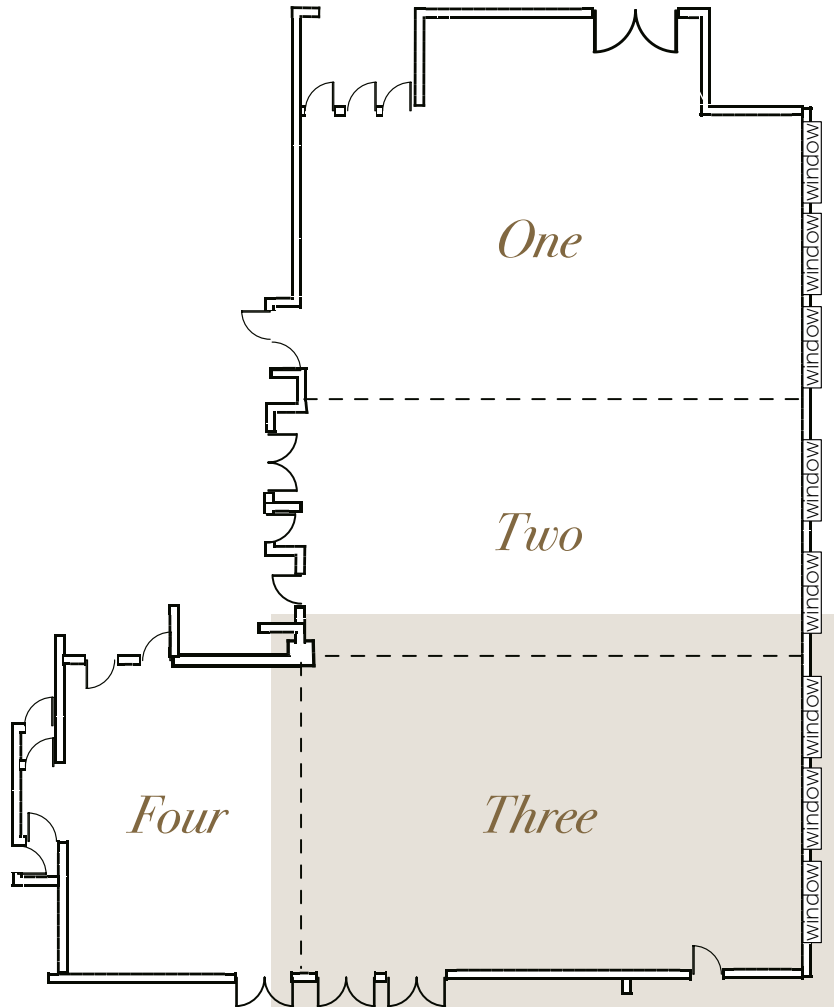

Augusta Suite Three & Four

The Golf Club

<i>Set-up</i>	<i>Capacity</i>
U-shaped	40
Boardroom	N/A
Hollow	42
Classroom	42
Theatre Style	150
Cabaret	56
Reception	N/A
Cocktail	150
Dinner	100
Dance	50

Dimensions

Dimensions (Metres)	16.3x9.69
Square Metres	157.9
Dimensions (Feet)	53.48x31.79
Square Feet	1699.6
Height (Metres)	3.75/4.35

Augusta Suite Three

The Golf Club

Set-up Capacity

U-shaped	30
Boardroom	24
Hollow	30
Classroom	50
Theatre Style	60
Cabaret	32
Reception	N/A
Cocktail	N/A
Dinner	65
Dance	N/A

Dimensions

Dimensions (Metres)	7.81x9.69
Square Metres	75.68
Dimensions (Feet)	25.62x31.79
Square Feet	814.6
Height (Metres)	3.75/4.35

Augusta Suite Four

The Golf Club

Set-up Capacity

U-shaped	24
Boardroom	20
Hollow	20
Classroom	16
Theatre Style	40
Cabaret	N/A
Reception	N/A
Cocktail	N/A
Dinner	50
Dance	N/A

Dimensions

Dimensions (Metres)	9.69x6.44
Square Metres	62.4
Dimensions (Feet)	31.8x21.13
Square Feet	671.7
Height (Metres)	3.75/4.35