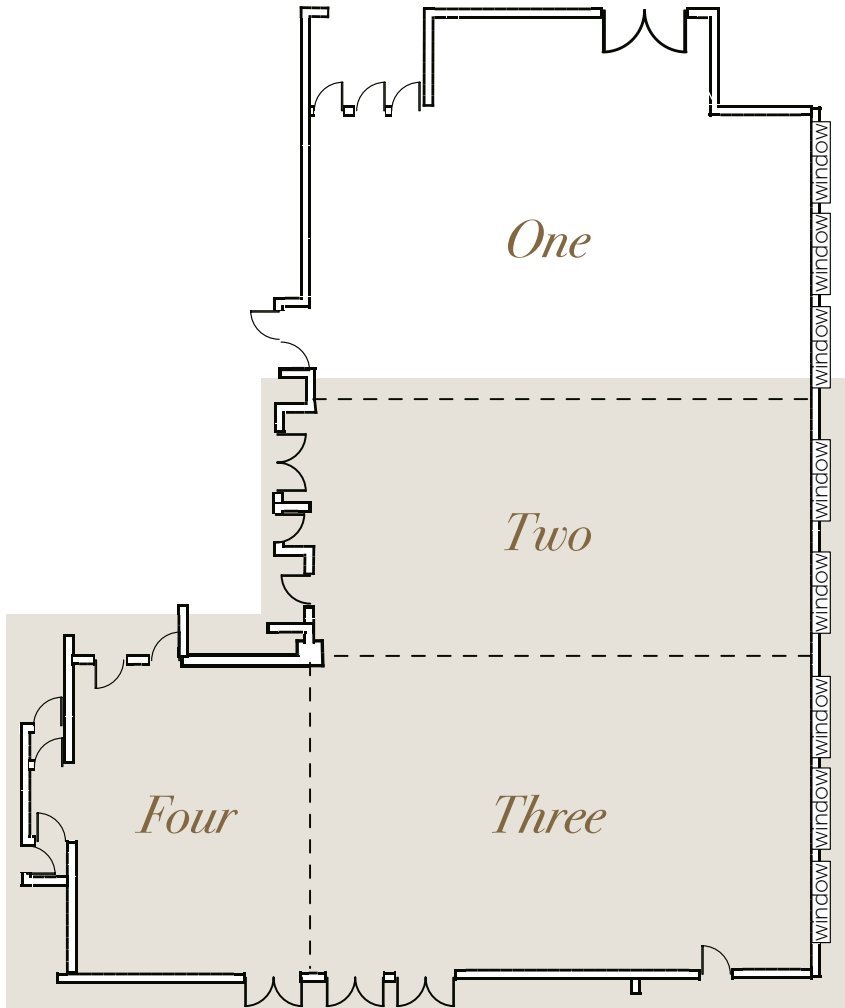

Augusta Suite One, Two & Three

The Golf Club

Set-up Capacity

U-shaped	N/A
Boardroom	N/A
Hollow	N/A
Classroom	N/A
Theatre Style	400
Cabaret	176
Reception	N/A
Cocktail	350
Dinner	200
Dance	170

Dimensions

Dimensions (Metres)	26.13x12.96
Square Metres	338.64
Dimensions (Feet)	85.73x42.52
Square Feet	3645.2
Height (Metres)	3.75/4.35

Augusta Suite Two, Three & Four

The Golf Club

Set-up Capacity

U-shaped	N/A
Boardroom	N/A
Hollow	N/A
Classroom	N/A
Theatre Style	N/A
Cabaret	N/A
Reception	N/A
Cocktail	200
Dinner	180
Dance	140

Dimensions

Dimensions (Metres)	18.32x12.96,
	9.69x6.44
Square Metres	299.8
Dimensions (Feet)	60.1x42.5,
	31.79x21.13
Square Feet	3227
Height (Metres)	3.75/4.35

Augusta Suite Three & Four

The Golf Club

<i>Set-up</i>	<i>Capacity</i>
U-shaped	40
Boardroom	N/A
Hollow	42
Classroom	42
Theatre Style	150
Cabaret	56
Reception	N/A
Cocktail	150
Dinner	100
Dance	50

Dimensions

Dimensions

Dimensions (Metres)	9.69x6.44
Square Metres	62.4
Dimensions (Feet)	31.8x21.13
Square Feet	671.7
Height (Metres)	3.75/4.35