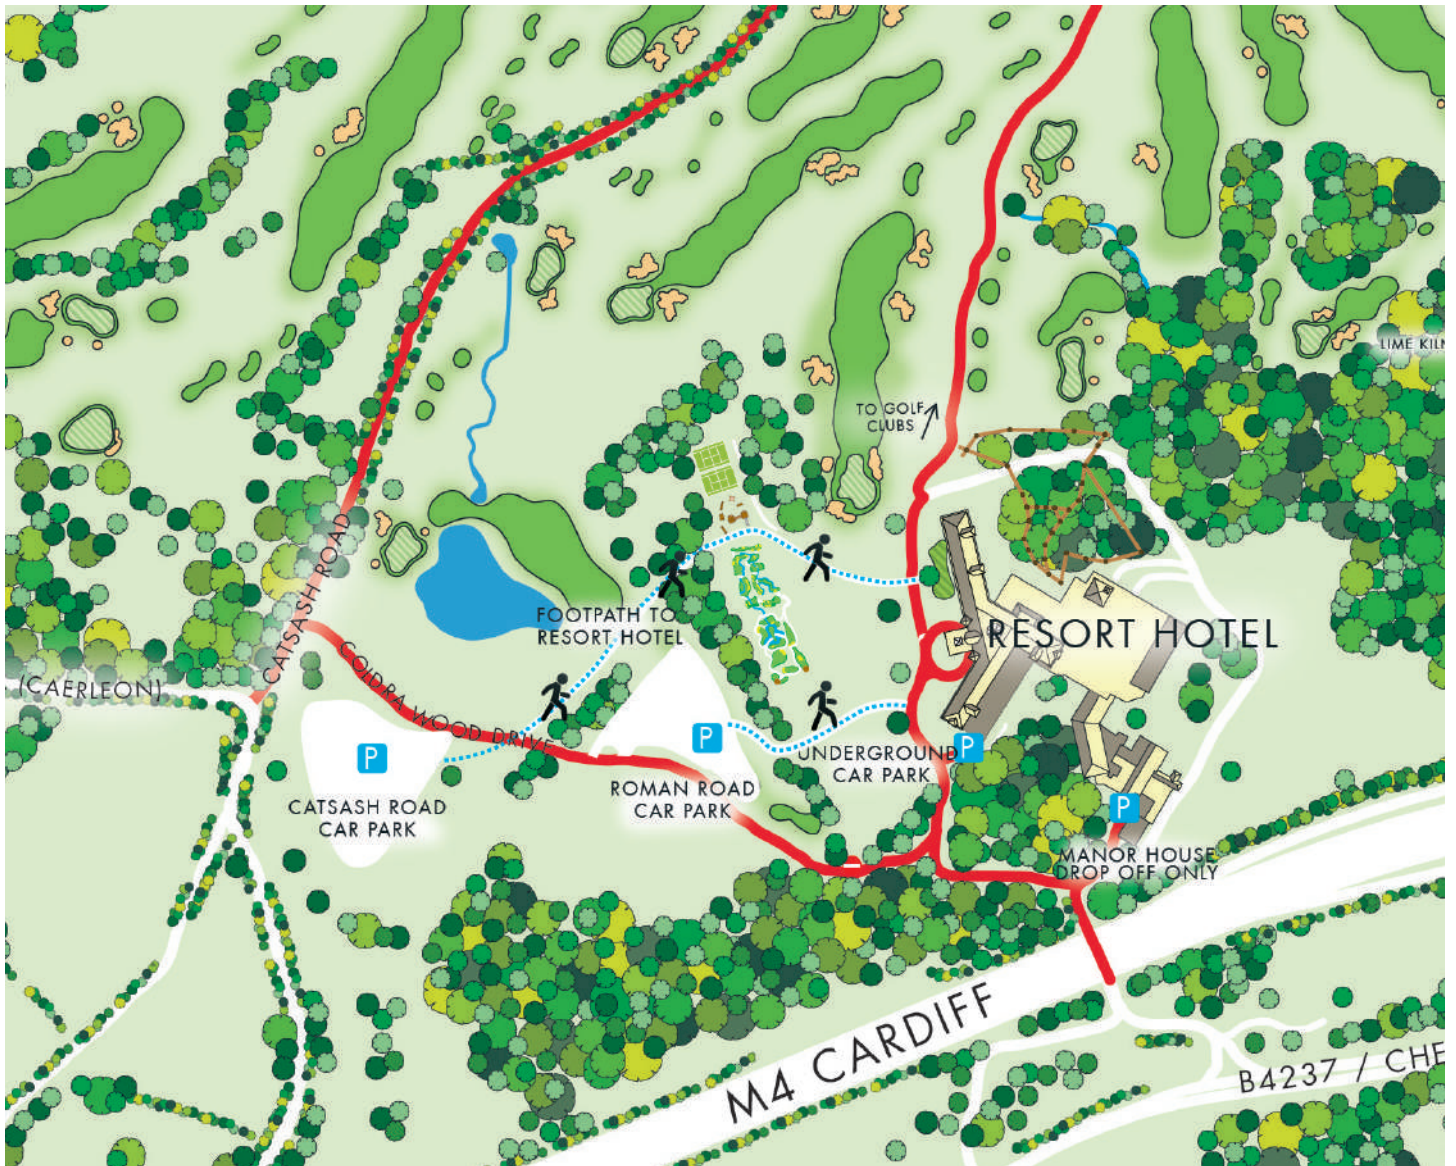

CELTIC MANOR RESORT