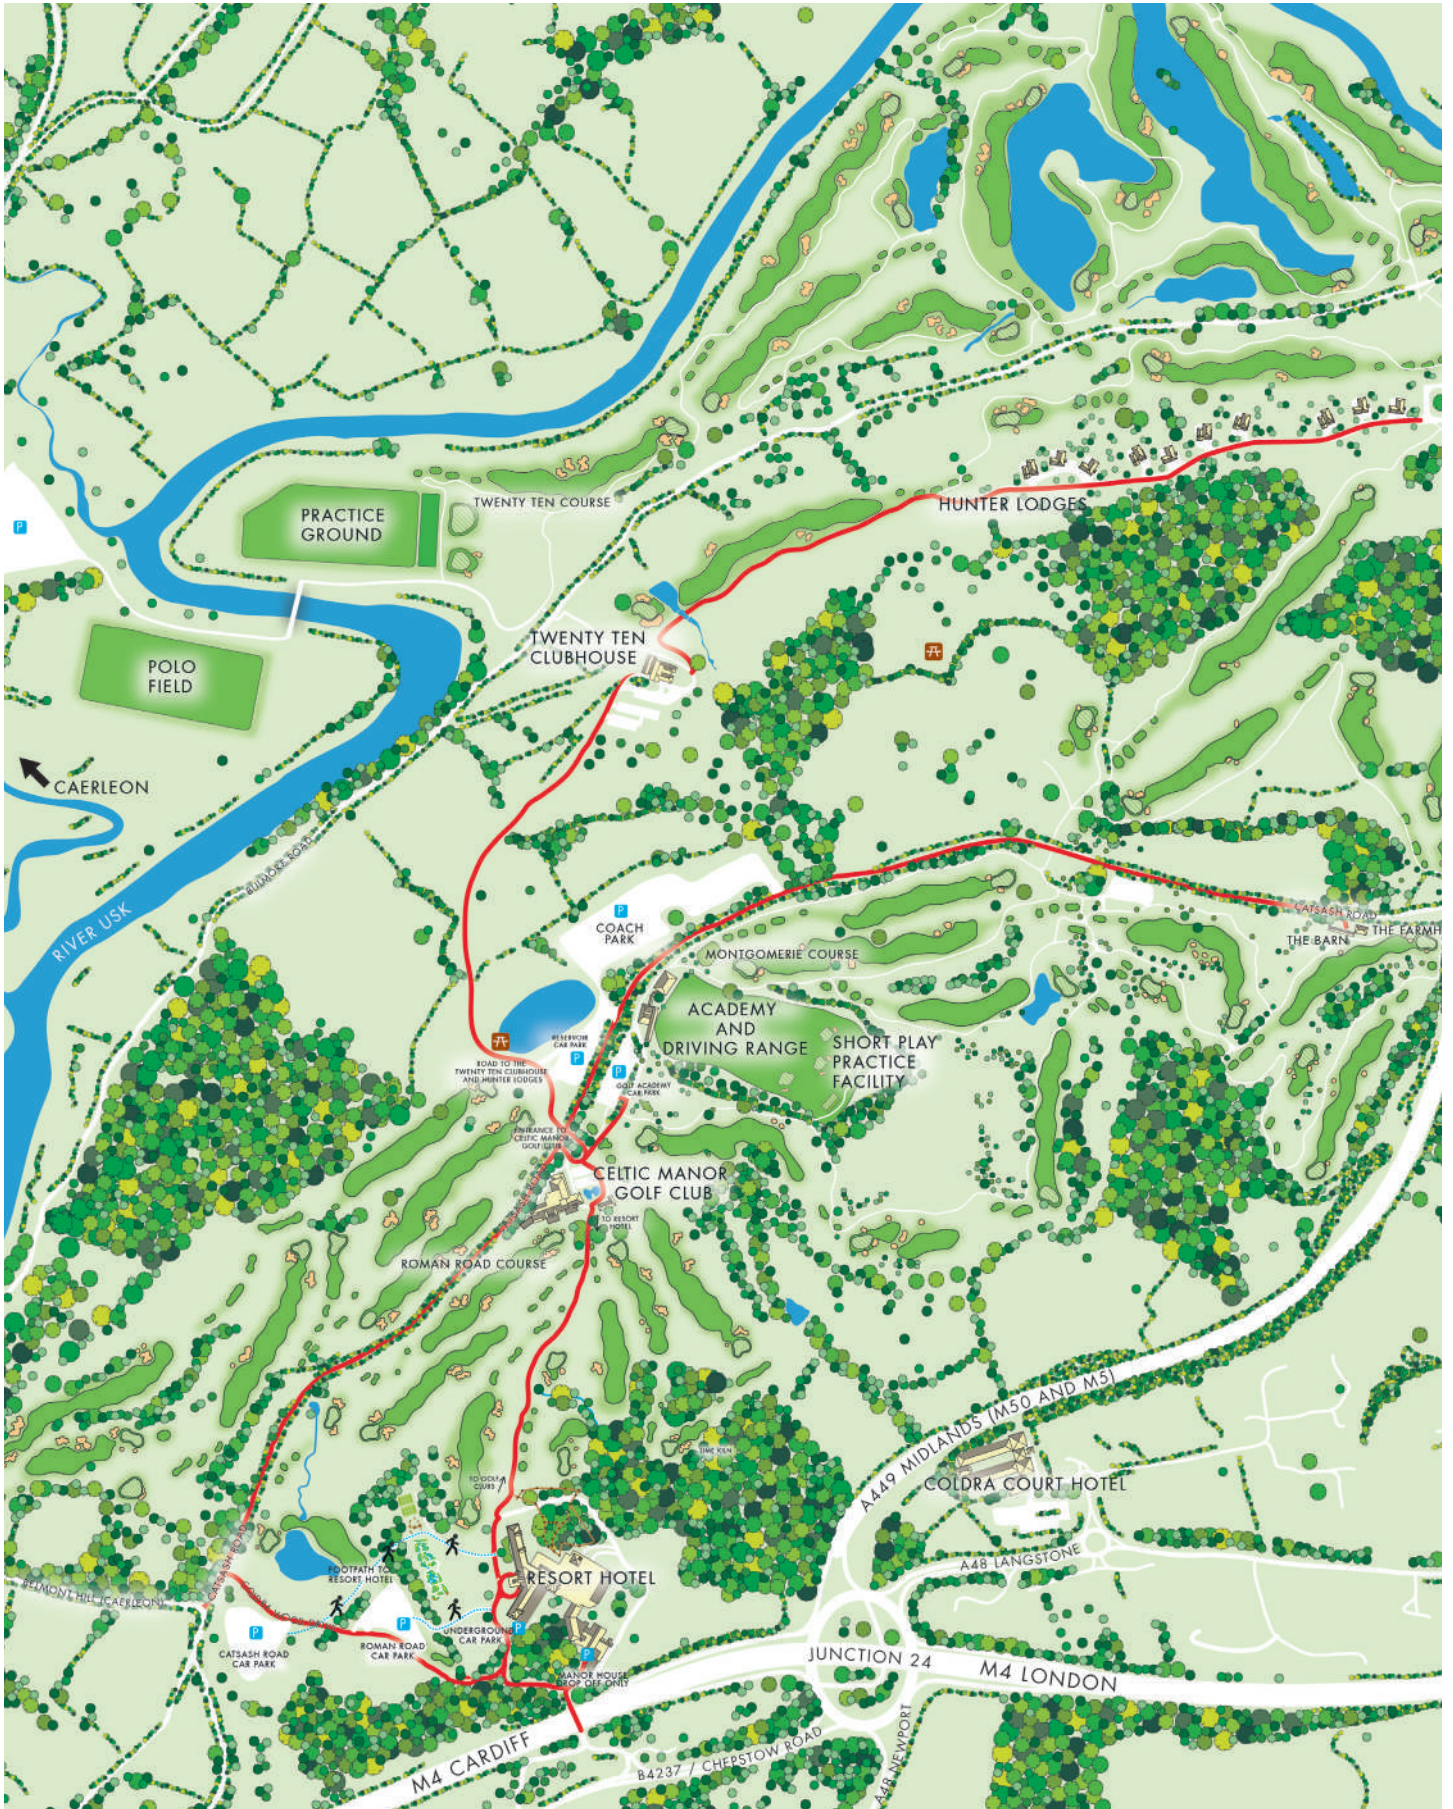

## RESORT MAP

#### UNDERGROUND PARKING

The underground car park is directly beneath the Resort Hotel. If you are visiting the Resort Hotel, Mulberry Bar, Steak on Six, The Olive Tree, Merlins Bar or the Forum Health Club and Spa, this is the best place to park.

#### DIRECTION BY ROAD