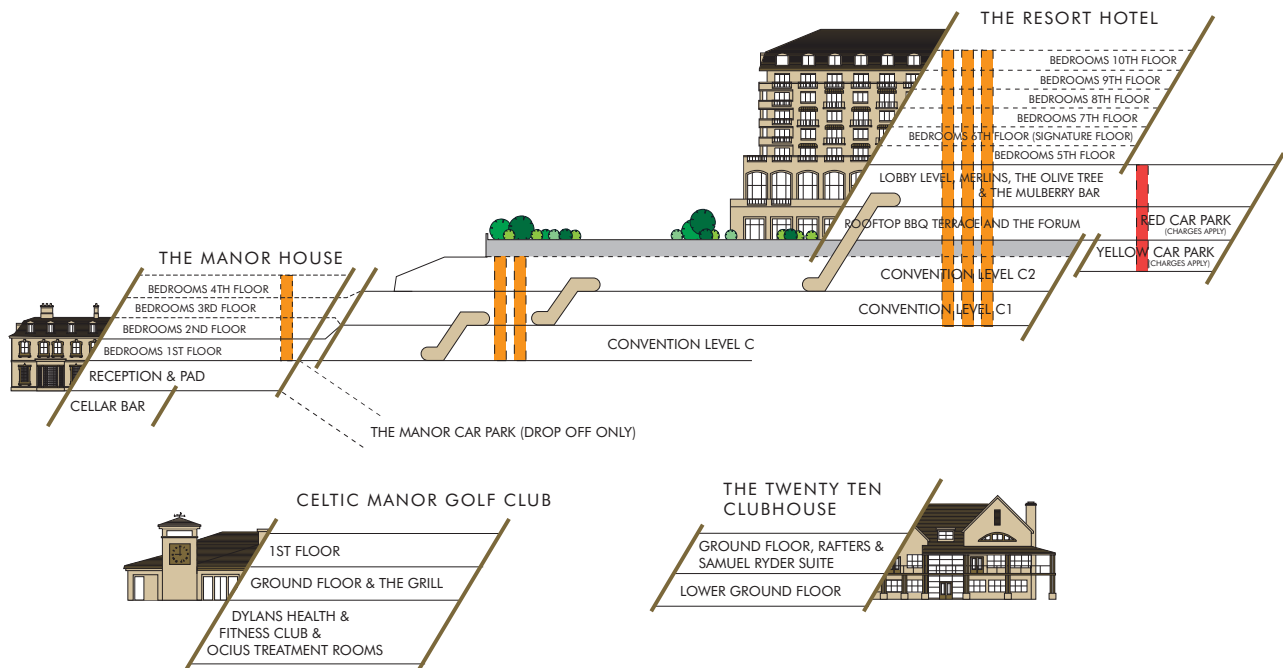

#### UNDERGROUND PARKING

The underground car park is directly beneath the Resort Hotel. If you are visiting the Resort Hotel, Mulberry Bar, Steak on Six, The Olive Tree, Merlins Bar or the Forum Health Club and Spa, this is the best place to park.

#### OUTDOOR PARKING **The Twenty Ten Clubhouse**

Parking at The Twenty Ten Clubhouse is strictly for members, visitors to Rafters restaurant and visitors playing The Twenty Ten course.

#### DIRECTION BY ROAD

#### DIRECTION BY FOOT

SCAN HERE FOR PARKING  
INFORMATION AND PRICES