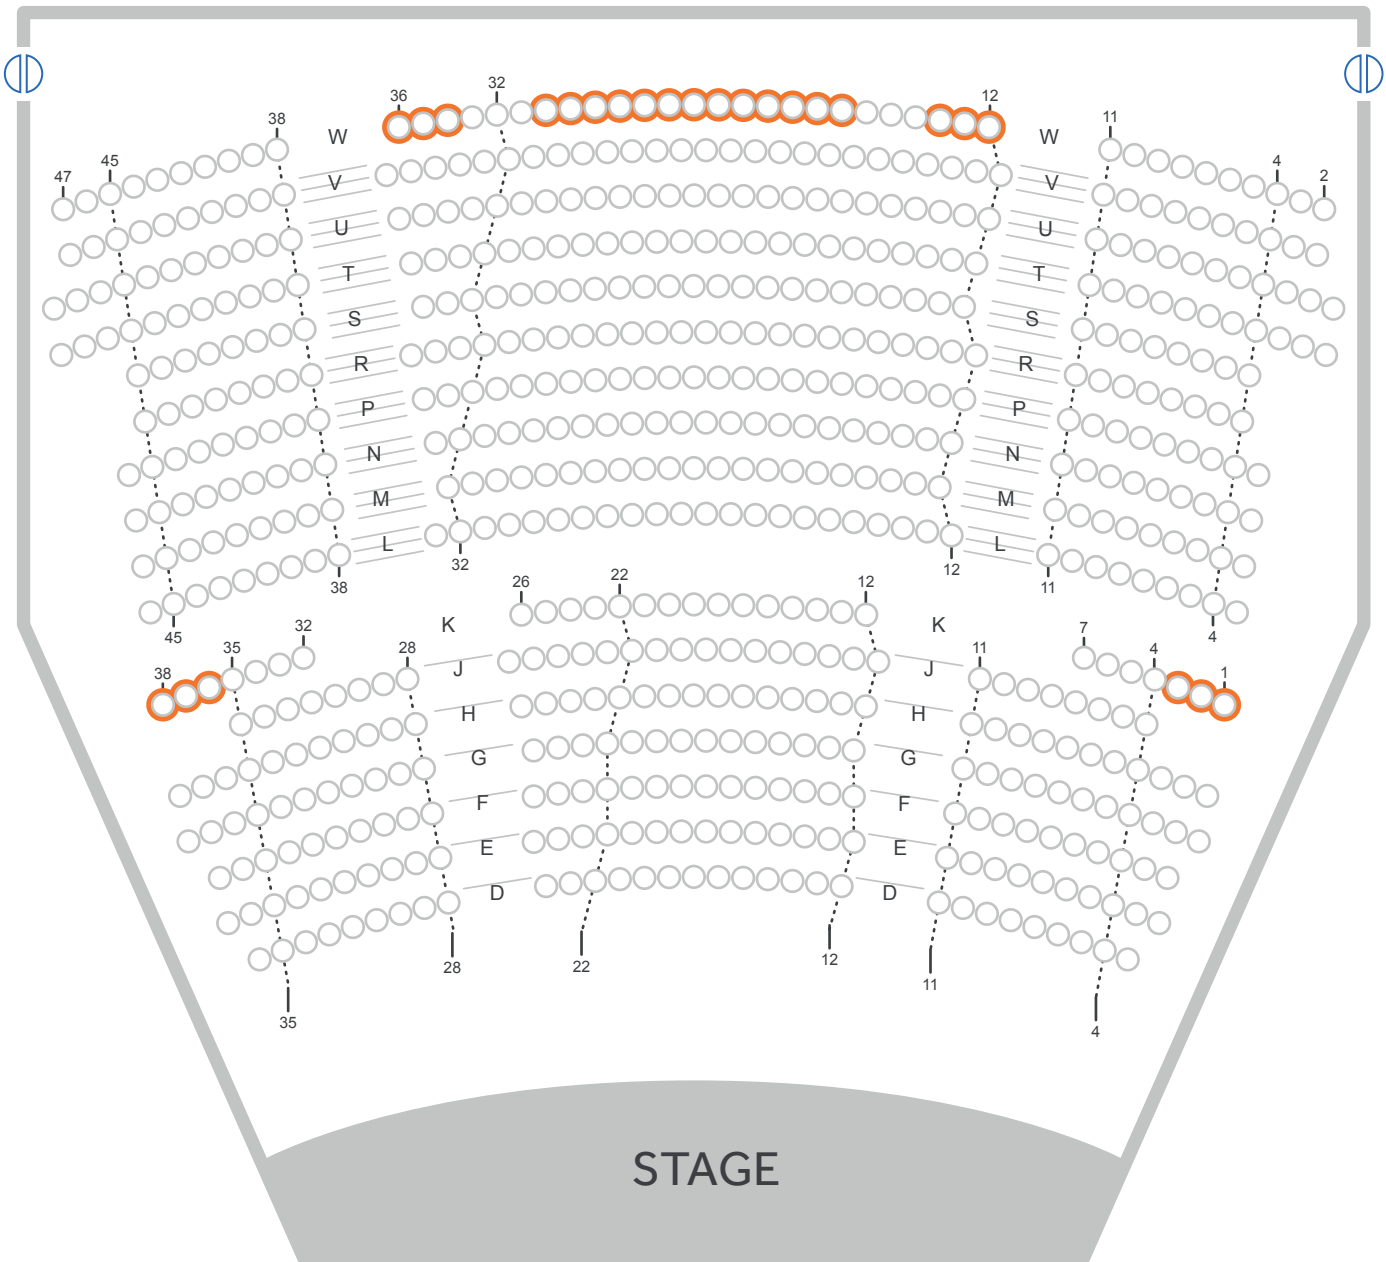

ICC WALES THEATRE STALLS

SeatMap Key

-  Exit/Entry
-  Removable Seating

ICC WALES THEATRE CIRCLE

SeatMap Key

-  Exit/Entry
-  Removable Seating