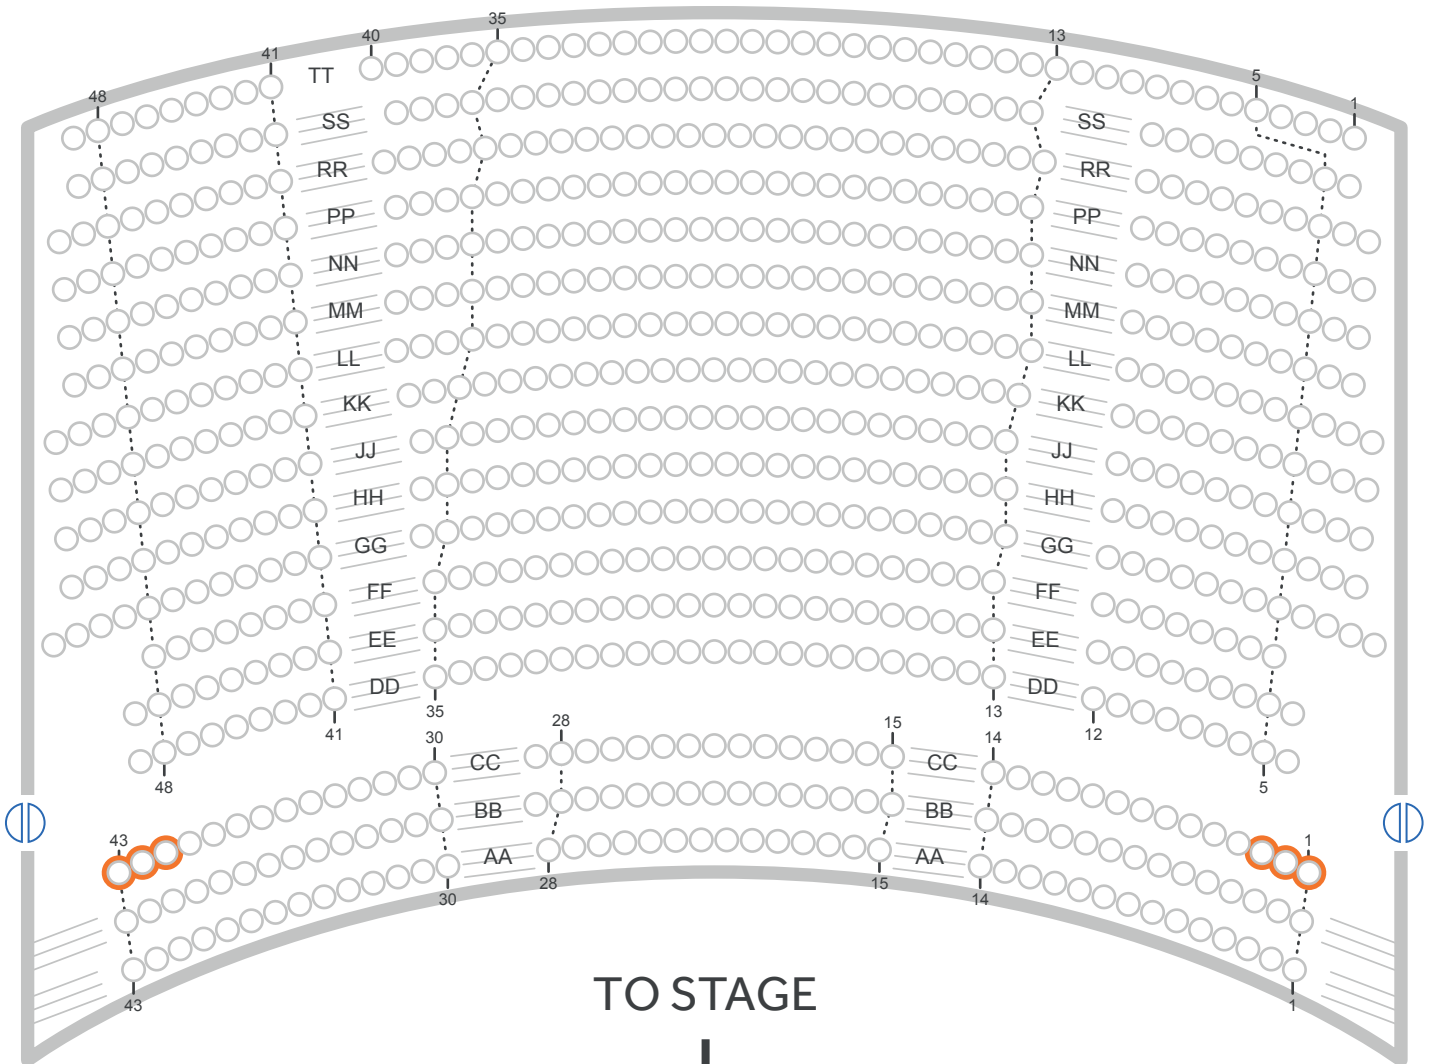

ICC WALES THEATRE STALLS

SeatMap Key

-  Exit/Entry
-  Removable Seating

ICC WALES THEATRE CIRCLE

SeatMap Key

-  Exit/Entry
-  Removable Seating