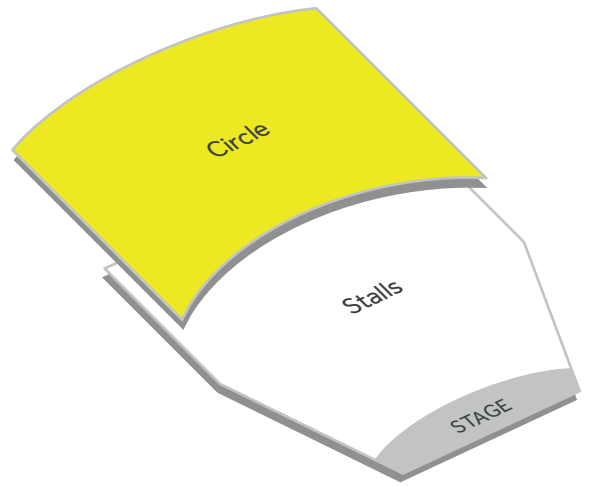

ICC WALES THEATRE STALLS

SeatMap Key

-  Exit/Entry
-  Removable Seating

ICC WALES THEATRE CIRCLE

SeatMap Key

-  Exit/Entry
-  Removable Seating