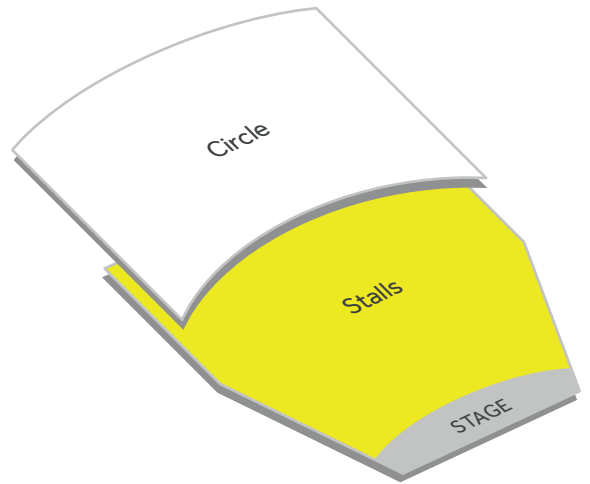

ICC WALES THEATRE STALLS

SeatMap Key

-  Exit/Entry
-  Removable Seating

ICC WALES THEATRE CIRCLE

SeatMap Key

-  Exit/Entry
-  Removable Seating